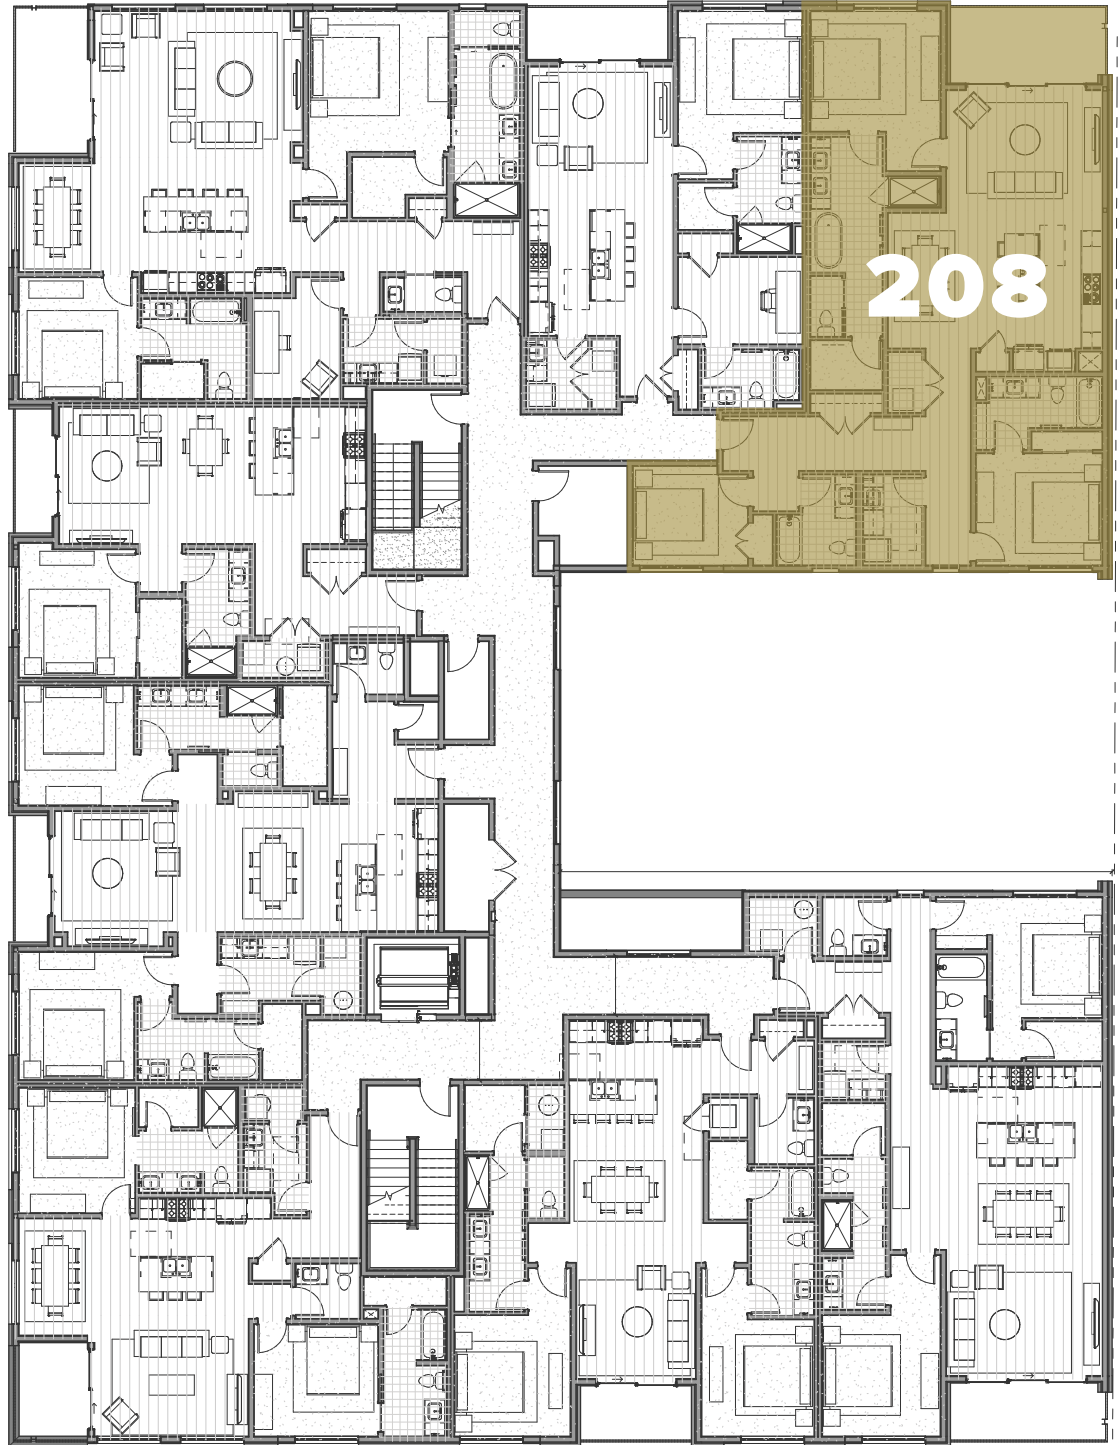

NORTH EAST VIEW  
**UNIT 208**

---

AREA PLAN  
FLOOR 2

---

## FLOOR PLAN UNIT 208

- Interior: 1,828 sq. ft.  
Balcony: 133 sq. ft.  
Total: 1,961 sq. ft.
- 3 Bed, 3 Bath
- Northeast Corner Unit